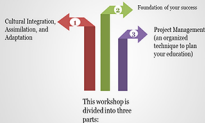

Welcome to the International Student Comprehensive Workshop

International Student Leadership Institute

FREE
Workshops

For information and Registration visit : www.iSLIinstitute.com